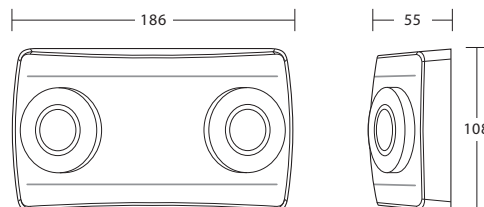

MiniTS and MiniTF

MiniTS and MiniTF

The versatile LED Mini Range offers the MiniTS 660N narrow beam TwinSpot and the MiniTF 660W wide beam TwinFlood LED emergency lighting projectors. Simple and effective emergency lighting from attractive high intensity LED projectors. More suitable for areas with aesthetic concerns than conventional Twin Projector floodlights the Mini Range is ideal for a wide range of applications requiring open area and escape lighting. The 2Watt projector heads provide over 110lumens per head and a clever adjustable narrow beam (MiniTS) or a general wide beam (MiniTF). Full photometry is available upon request. The Mini Range units are supplied with high quality white LEDs and Nickel Metal Hydride (NiMH) batteries.

OPERATION

The Mini Range of projector luminaires are supplied as standard with maintained operation. The heads are easily adjusted and make the units suitable for ceiling or wall mounting. The self-contained circuit provides charge healthy monitoring for the 2 x 3.6V 1.5Ah Nickel Metal Hydride (NiMH) batteries. The twin 2Watt luminaires fully comply with the requirements of EN60598.2.22.

GENERAL DETAILS

| | |
|------------------|----------------------------------|
| Product | Twin LED Projector |
| Light source | 2 x 2Watt LED |
| Luminaire Lumens | 2 x 110lm |
| Dimensions | 186mm (W) x 108mm (H) x 55mm (D) |
| Cable Entry | 20mm knock-outs top and back |