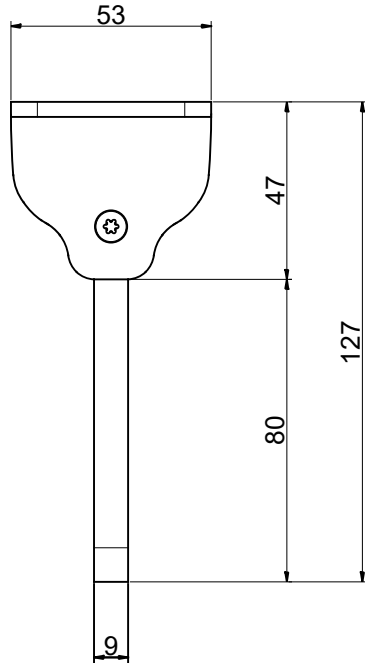

TITLE	QUEEN OUTDOOR 250	REVISION	1.0	CREATION DATE	2016-08-23	COMMENTS	ORIGINAL VERSION	AUTHOR	J.E.	SCALE	1:2
FILE NAME	QUEEN_OUTDOOR_250_DRAWING_1A.DWG									SHEET	1/2
	 WIKROLUX Oy Ab www.wikrolux.fi								PAPER SIZE	A4	
										PRINT DATE	2016-08-25

A

B

C

D

1

2

3

4

5

TITLE
QUEEN OUTDOOR 250

FILE NAME
QUEEN_OUTDOOR_250_DRAWING_1A.DWG

 **WIKROLUX Oy Ab**
www.wikrolux.fi

REVISION 1.0
CREATION DATE 2016-08-23
COMMENTS ORIGINAL VERSION

AUTHOR J.E.
SCALE 1:2

SHEET 2/2

PAPER SIZE A4