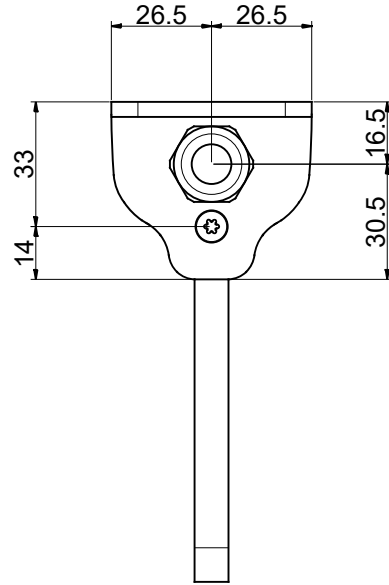

TITLE	QUEEN OUTDOOR 250	REVISION	1.0	CREATION DATE	2016-08-23	COMMENTS	ORIGINAL VERSION	AUTHOR	J.E.	SCALE	1:2
FILE NAME	QUEEN_OUTDOOR_250_DRAWING_1A.DWG									SHEET	1/2
	 WIKROLUX Oy Ab www.wikrolux.fi								PAPER SIZE	A4	
										PRINT DATE	2016-08-25

A

B

C

D

1

2

3

4

5

TITLE
QUEEN OUTDOOR 250

FILE NAME
QUEEN_OUTDOOR_250_DRAWING_1A.DWG

 **WIKROLUX Oy Ab**
www.wikrolux.fi

REVISION 1.0
CREATION DATE 2016-08-23
COMMENTS ORIGINAL VERSION

AUTHOR J.E.
SCALE 1:2

SHEET 2/2

PAPER SIZE A4