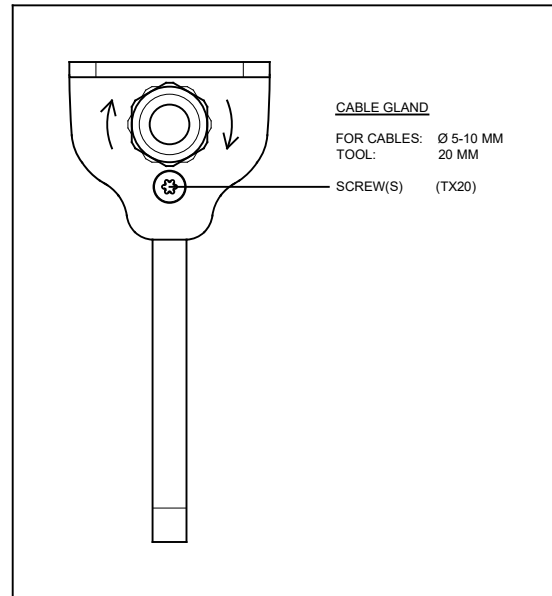

5

TITLE
QUEEN OUTDOOR 250

FILE NAME
QUEEN_OUTDOOR_250_DRAWING_1A.DWG

 **WIKROLUX Oy Ab**
www.wikrolux.fi

REVISION 1.0
CREATION DATE 2016-08-23
COMMENTS ORIGINAL VERSION

AUTHOR J.E.
SCALE 1:2

SHEET 2/2

PAPER SIZE A4